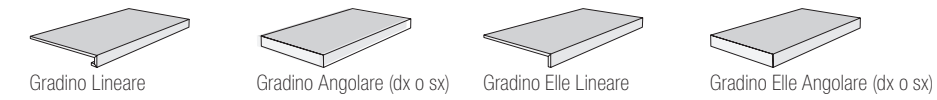

GRES PORCELLANATO SMALTATO - GLAZED PORCELAIN STONEWARE -
GRÈS CÉRAME ÉMAILLÉ - GLASIERTES FEINSTEINZEUG

Formato	Spessore	Ivory	Ice	Grey	Black/White	
60x120 RT	9,5 mm	PMRPR2C	PMRPR1C	PMRPR3C	PMRPR4C	-
90x90 RT	9 mm	PMRPRSS	PMRPRRS	PMRPRTS	PMRPRUS	-
60x60 RT	9 mm	PMRPRBC	PMRPRAC	PMRPRCC	PMRPRDC	-
30x60 RT	9 mm	PMRPRMC	PMRPRLC	PMRPRNC	PMRPRPC	-
30x30 Mosaico		PMRM02	PMRM01	PMRM03	PMRM04	-
Pezzi Speciali						
6,7x120 Battiscopa	9,5 mm	PMRBR2	PMRBR1	PMRBR3	PMRBR4	-
7x90 Battiscopa	9 mm	PMRBRS	PMRBRR	PMRBRT	PMRBRU	-
6,7x60 Battiscopa	9 mm	PMRBRB	PMRBRA	PMRBRC	PMRBRD	-

GRADINI DA FONDO - STEPS FROM PLAIN TILES - NEZ DE MARCHE OBTENU DE FOND - STUFEN AUS GRUNDFLIESEN

disponibile su richiesta